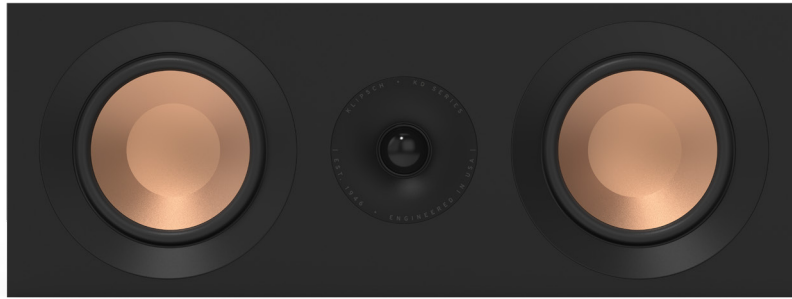

KD-52C

CENTER CHANNEL SPEAKER

ROOM FILLING THEATER SOUND

Delivering an incredible sound experience in an elegant package, the KD Series speakers provide soaring highs and booming lows while complementing your home décor. We put 75 years of acoustic technology into our award-winning home theater systems to give you an intense, cinematic experience every time you watch a movie or listen to music.

HIGH EFFICIENCY, LOW DISTORTION

Klipsch speakers are highly efficient and designed to produce more output using less energy. The detailed, accurate sound provides hours of listening pleasure.

DHORM TWEETER TECHNOLOGY

This unique Dhorm tweeter combines the benefits of a horn and dome design. What you get is smooth high frequency response, wide dynamic range and low distortion. To provide greater reliability and power handling capability, the tweeter uses a unique cooling system, giving you increased output, power handling and dynamic range.

SLEEK, CONTEMPORARY APPEARANCE

Stylish aesthetic with absolute durability that results in a seamless integration into any décor. The high-quality cabinet using the same design methods are our professional movie theater speakers, reducing vibration for a crisp, clear sound.